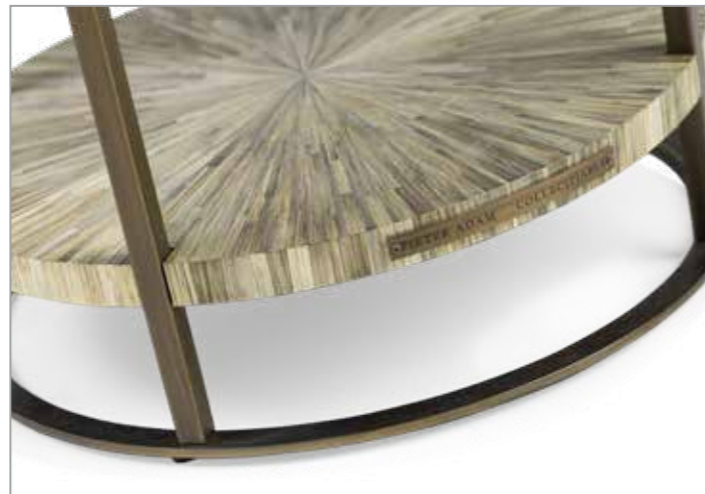

Itemnr: **FPA 504**
Model: Collec(t)able end table with tray
Material: Iron, straw, glass
Dimensions: 70 x 70 x H45 cm
Finishes: **Antique silver**, Antique gold

*Other patterns and materials for table tops on request.

Itemnr: **FPA 506**
Model: Collec(t)able high square pillar
Material: Iron, straw, glass
Dimensions: 30 x 30 x H120 cm
Finishes: **Antique silver**, Antique gold

*Other patterns and materials for table tops on request.

Itemnr: **FPA 509**
 Model: Collec(t)able round side table
 Material: Iron, selenite, straw
 Dimensions: Ø60 x H60 cm
 Finishes: Antique silver, **Antique gold**

*Other patterns and materials for table tops on request.